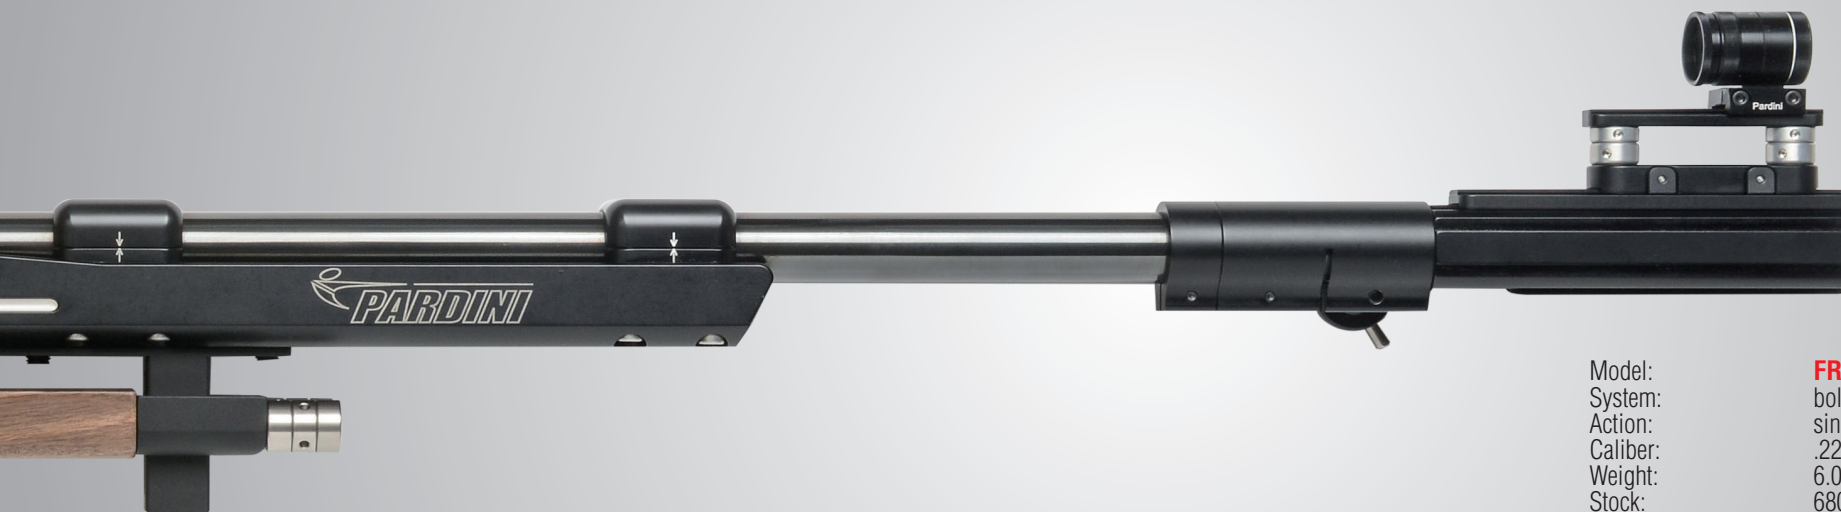

Model:	FR22
System:	bolt action rifle
Action:	single shot
Caliber:	.22 Lr
Weight:	6.000 g
Stock:	680 mm
Barrel length:	620 mm
Barrel rifling:	8D x 406.4 mm
Barrel diameter:	24 mm
Trigger mechanism:	adjustable, 70-250 g
Safety:	cocked striker indicator
Material:	ergal stock, steel barrel
Finishing:	anodized black stock, blued barrel
Grip sizes:	RH: S-M-L / LH: M
Anatomic grip:	size available: RH:M / LH: M

Mit FR22 schließt sich der Kreis und Pardini Armi vervollständigt sein Angebot für jede Disziplin des akademischen Schießens. Er ist den 50-Meter-Karabiner-Spezialitäten gewidmet und präsentiert äußerst innovative Inhalte. Der Karabiner FR22 ist für die 50m-Disziplin vorgesehen. Der besonders kompakte Lauf, die Direktauslösung mit sehr großem Verstellbereich und der modulare, austauschbare Schaft sind seine herausragenden Merkmale.

Insbesondere spart der Schaft Zeit beim schwierigen Übergang zwischen einer Schießposition und der nächsten in der olympischen Dreistellungsgewehr-Disziplin. Durch Herausdrehen eines Bolzens kann der Schaft, die Wangenauflage und der Griff komplett abgenommen werden.

Komponenten FR22: Diopter Centra Spy, Korntunnel Centra Score, Schaftkappe Pardini Handschaft aus Ergal und Holz mit Innen- und Außengewichteset, (9) Schaftbacke slim rechts oder links. Der Griff ist in 3 Maßen für rechthändige Schützen (S-M-L) und eine für linkshändige Schützen (M) erhältlich.

Avec FR22 la boucle est bouclée et Pardini Armi complète sa gamme pour chaque discipline du tir à la cible académique. Dédiée aux spécialités de carabine à 50 mètres, elle présente des contenus extrêmement innovateurs.

La carabine FR22 est dédiée aux disciplines du tir à 50 mètres. Parmi ses principales caractéristiques on trouve un canon particulièrement compact, une détente directe caractérisée par un intervalle de réglages très vaste et une crosse modulaire et remplaçable. En particulier, la crosse permet un gain de temps durant le passage difficile entre une position de tir et la suivante dans la discipline olympique de carabine trois positions ; en dévissant un pivot, il est possible de retirer intégralement plaque de couche, crosse de joue et poignée.

Composants FR22 : Dioptre Centra Spy, tunnel Centra Score, crosse Pardini, appui paume en ergal et bois avec set de poids internes et externes (9), crosse de joue slim. La poignée est disponible en 3 tailles pour tireurs droitiers (S-M-L) et une pour gauchers (M).

Con el FR22 se cierra el círculo y Pardini Armi completa su gama para cada disciplina de tiro deportivo. Utilizado para los rifles de 50 metros, tiene un contenido extremadamente innovador. La carabina FR22 está dedicada a las especialidades de tiro a 50 metros. Sus características sobresalientes son un cañón muy compacto, un mecanismo de disparo con una amplia gama de ajustes y una culata modular y reemplazable.