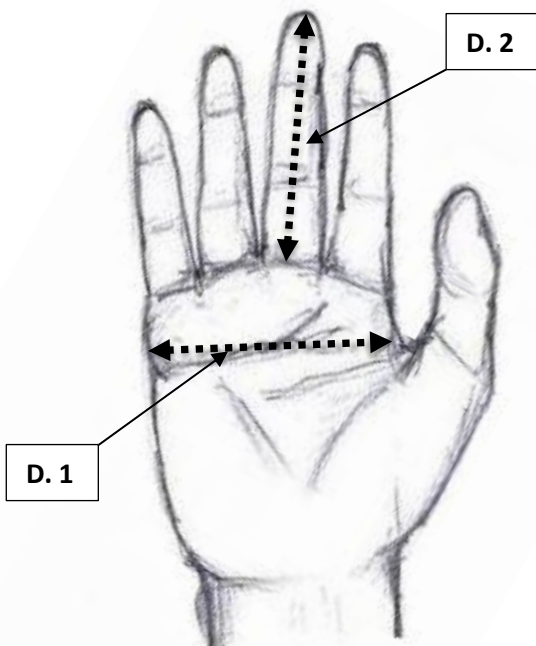

Adjustable Hand-Grips

Sizes Available:				
Sport Pistols: SP / SPRF / SPE / HP / MP				
Hand	Size	Code	D.1 from mm	D.1 to mm
RH	Extra Small	XS	62	69
RH / LH	Small	S	70	78
RH / LH	Medium	M	79	86
RH / LH	Large	L	87	95
Air pistols: K12 / K10 / Kid / K2S				
Hand	Size	Code	D.1 from mm	D.1 to mm
RH / LH	Ambidextrous	Kid	60	90
RH	Extra Small	XS	62	69
RH / LH	Small	S	70	78
RH / LH	Medium	M	79	86
RH / LH	Large	L	87	95
Free Pistol FPM				
Hand	Size	Code	D.1 from mm	D.1 to mm
RH	Small	S	70	78
RH	Medium	M	79	86
RH	Large	L	87	95
LH	Left	LH	75	90
Rifles GPR1 / FR22				
Hand	Size	Code	D.1 from mm	D.1 to mm
RH / LH	Small	S	70	78
RH / LH	Medium	M	79	86
RH / LH	Large	L	87	95
LH	Left	Only GPR1	75	90

Pistol / Rifle Model:		
Hand	Right	Left
Hand Size		
D. 1	mm:	
D. 2	mm:	

IN CASE OF HANDS WITH PARTICULARLY LONG FINGERS, FOR MORE ACCURACY, PLEASE PROVIDE US DIMENSION D.2